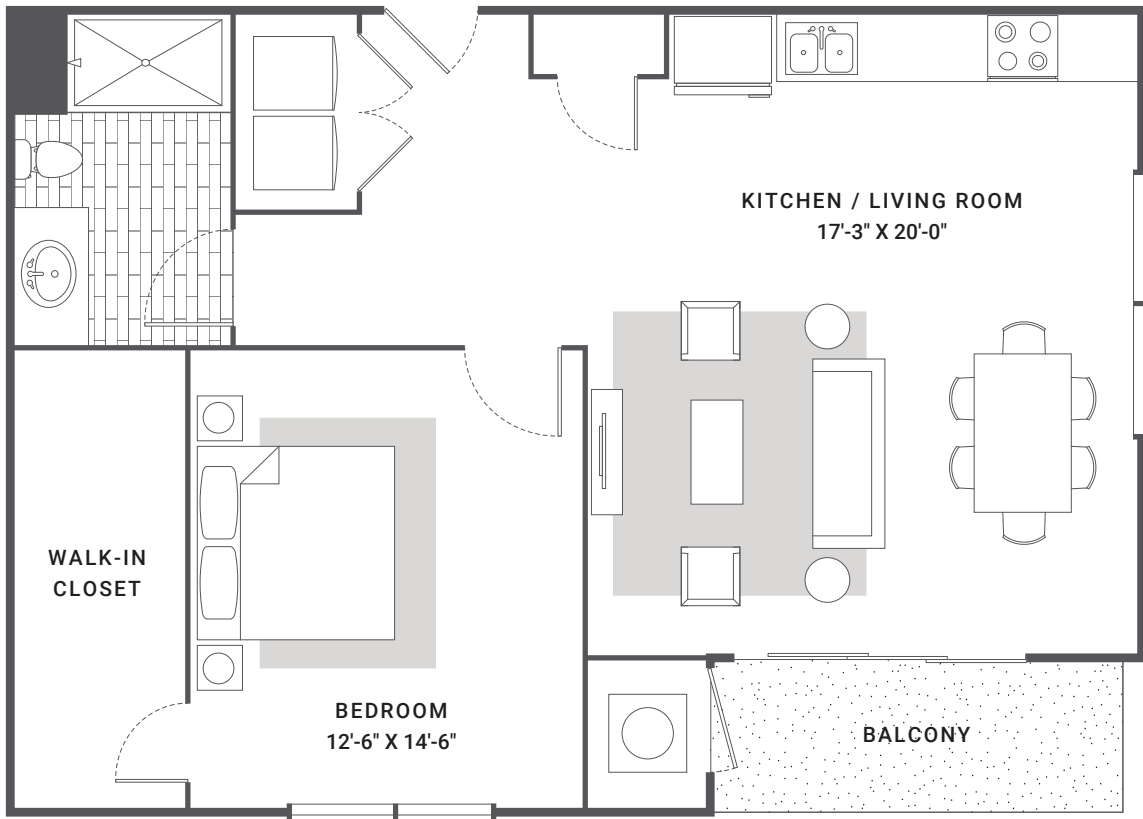

THE JAMES

FLOOR PLAN

One Bedroom | A | 883 SF | #209, 309, 409, 509