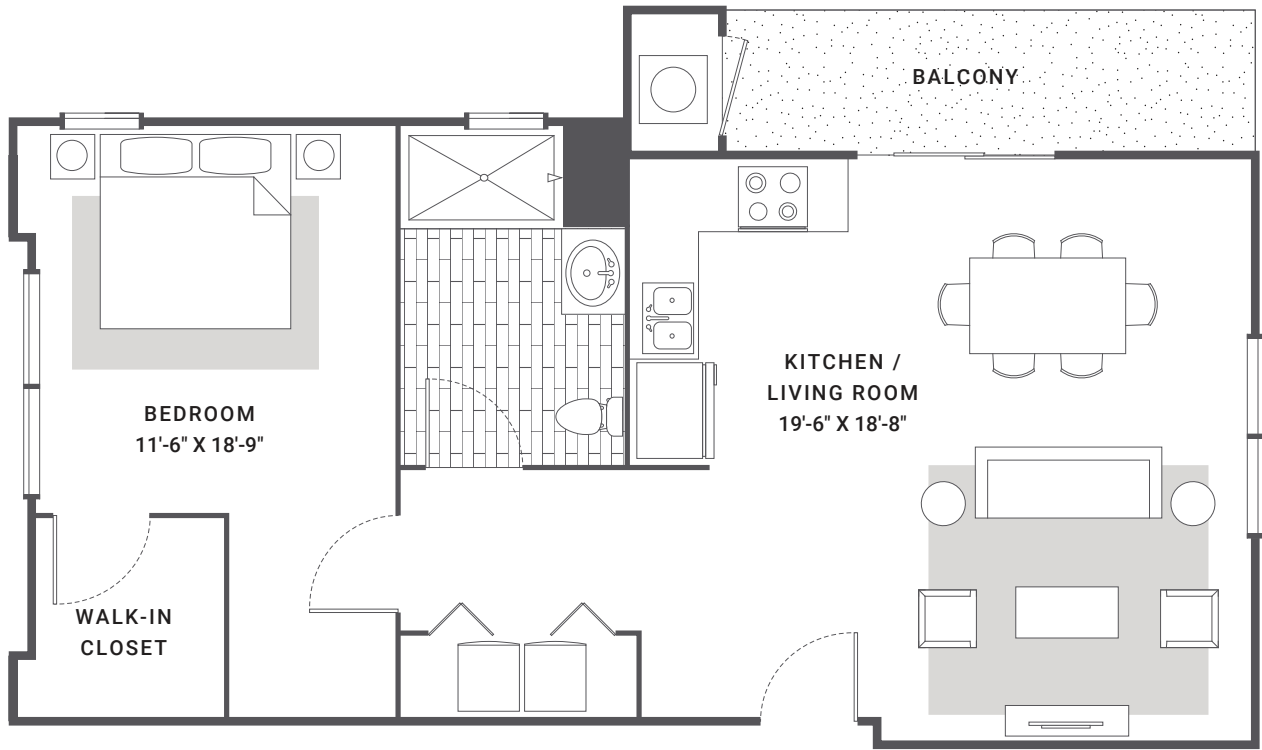

THE JAMES

FLOOR PLAN

One Bedroom | B | 803 SF | #204, 207, 304, 307, 404, 407, 504, 507