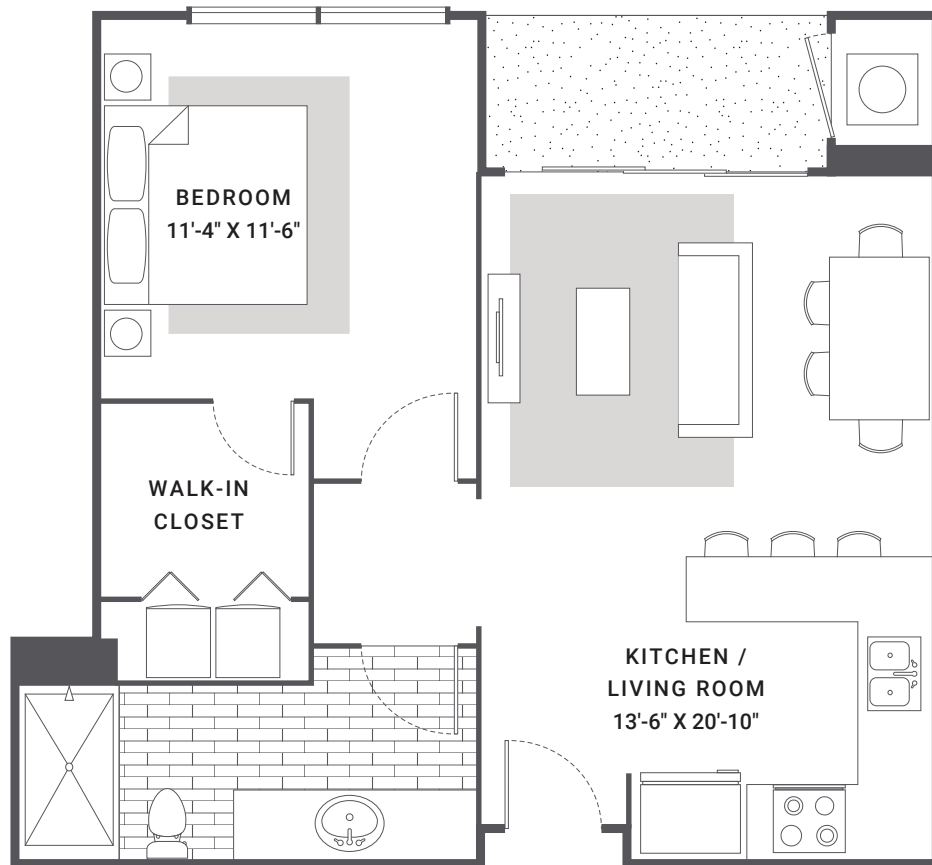

THE JAMES

FLOOR PLAN

One Bedroom | C | 673 SF | #205, 305, 405, 505