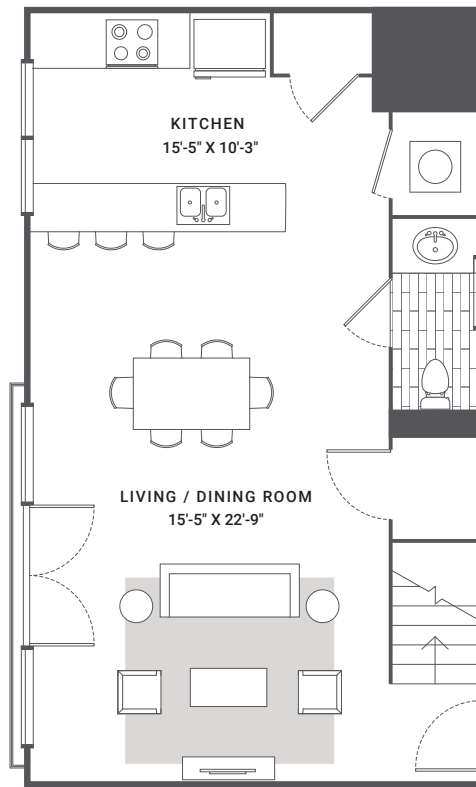

THE JAMES

FLOOR PLAN

2nd Floor

1st Floor

Two Bedroom—Two Story | D | 1,308 SF | #203, 208, 403, 408