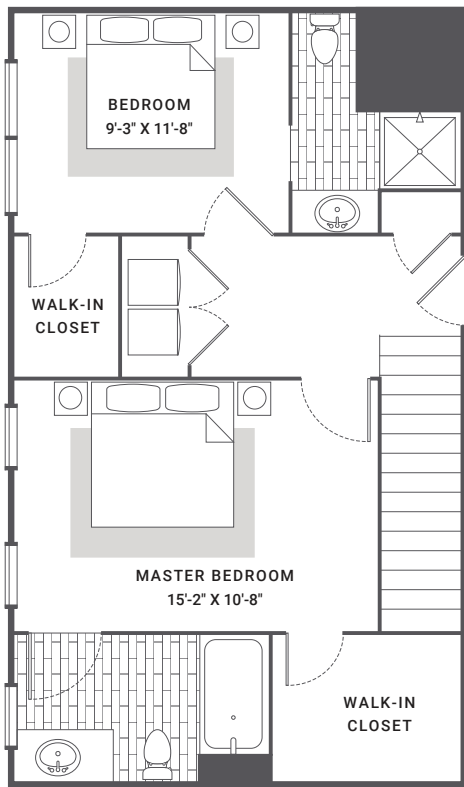

THE JAMES

FLOOR PLAN

2nd Floor

1st Floor

Two Bedroom—Two Story | D | 1,308 SF | #203, 208, 403, 408