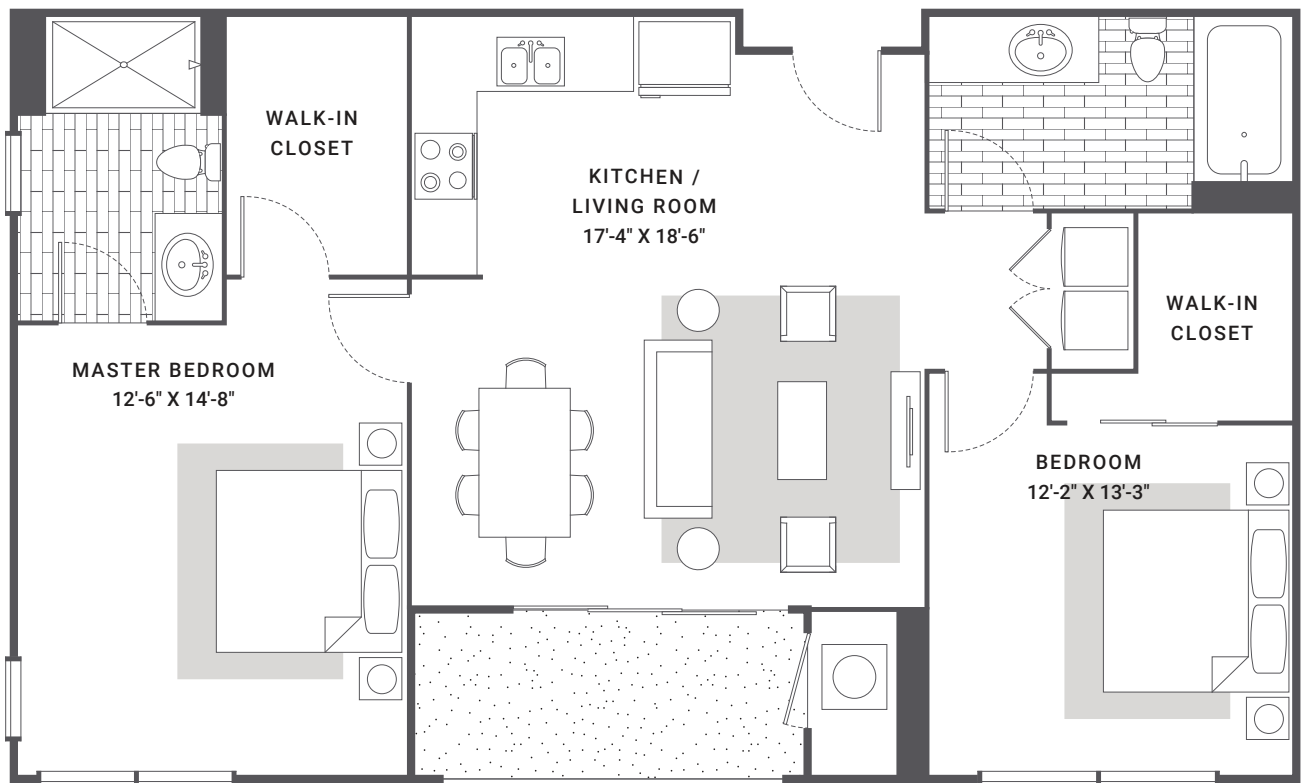

THE JAMES

FLOOR PLAN

Two Bedroom | E | #201, 202, 301, 302, 306, 401, 402, 406, 501, 502, 506

**SF varies from 1,058 to 1,092 depending on unit location*

**Side windows in the master bedroom and bath only occur in units 202, 302, 402 & 502*